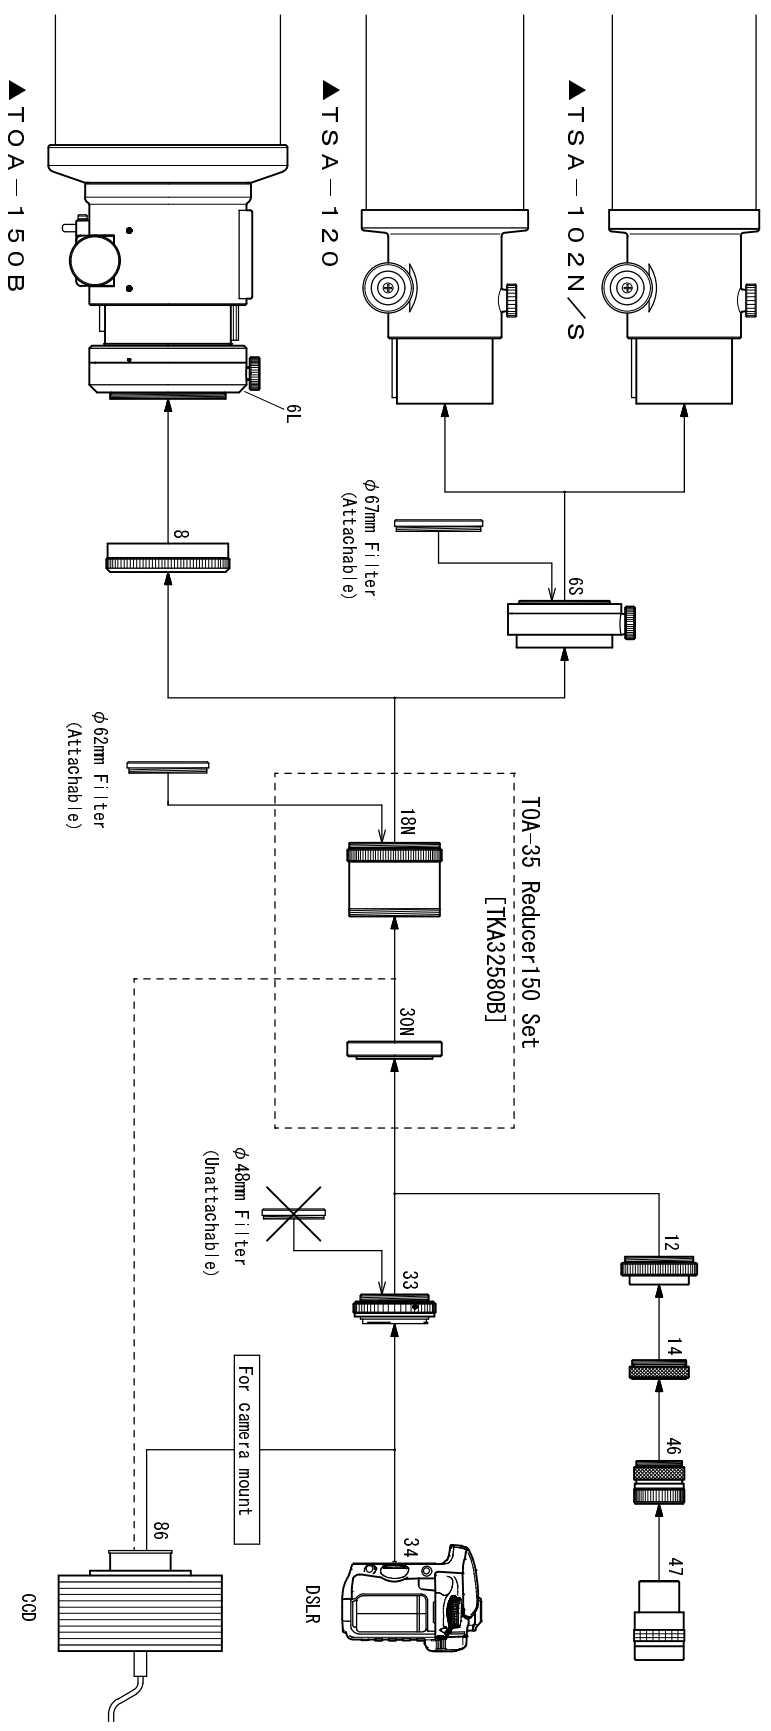

# TOA-35 Reducer 150 Set System Chart (TOA-150B · TSA-102N/S · TSA-120)

- <TOA-35 Reducer150Set> [TKA32580B]
- 18N. TOA-35 Reducer [TKA32580]
  - 30N. CA Ring (TOA-150) [TKA32202]
  - 6L. GAA [TKP30200]
  - 6S. GAA (TSA-102) [TKA23200]
  - 8. Coupling (TW) [TKP31003]
  - 12. Visual adapter (CGA-250) [TKP86005]

- 14. Coupling (S) [TKP00103]
- 33. Camera mount DX-WR (EOS) [TKA01251]
- 34. DSLR
- 46. Eyepiece adapter (31.7) [TKP00101]
- 47. Eyepiece (31.7)
- 86. CDD