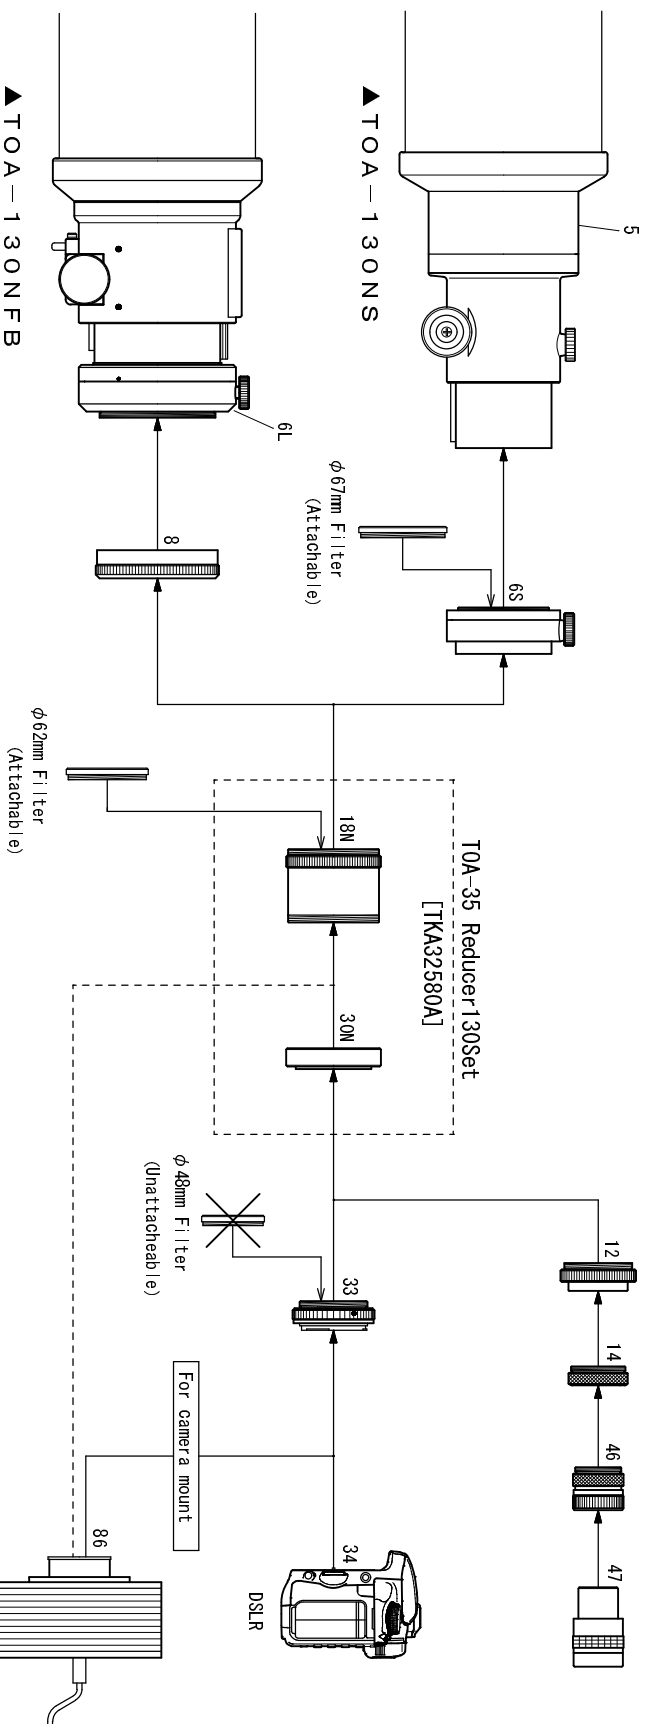

TOA-35 Reducer 130 Set System Chart (TOA130NS - TOA130NFB)

- <TOA-35 Reducer130Set> [TKA32580A]
- 18N. TOA-35 Reducer [TKA32580] 14. Coupling (S) [TKP00103]
- 30N. CA Ring(TOA-130)[TKA31202] 33. Camera mount DX-WR(EOS) [TKA01251]
- 6L. CAA [TKP30200]
- 6S. CAA(TSA-102) [TKA23200] Camera mount DX-WR(Nikon) [TKA01255]
8. Coupling (TW) [TKP31003] 34. DSLR [TKA01255]
12. Visual adapter(CGA-250) [TKP86005] 46. Eyepiece adapter(31.7) [TKP00101]

47. Eyepiece (31.7)
86. CCD